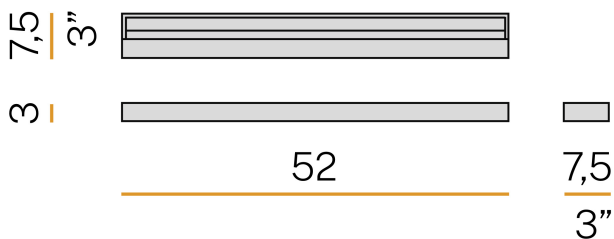

PANZERI

Zero

220-240V AC ON-OFF

A03501.050.0401

white

Data sheet

CODE	A03501.050.0401
SYSTEM POWER CONSUMPTION	11W
EFFICACY	55.73lm/W
LIGHT SOURCE	LED
COLOUR TEMPERATURE	3000K Ra>90
LIGHT DISTRIBUTION	diffused
POWER SUPPLY	220-240V AC
FREQUENCY	50/60Hz
ELECTRICAL CONFIGURATION	ON-OFF
DRIVER	integrated included
NOMINAL LUMINOUS FLUX	990lm
LUMEN OUTPUT	613lm
EFFICIENCY	61.9%
WEIGHT	1,37 Kg
PROTECTION DEGREE	IP20
COLOUR TOLLERANCES	SDCM 3
PACKING DIMENSIONS (CM)	10,0 x 84,5 x 7,0

Ceiling or wall lighting fixture for interiors, with direct and indirect light emission. Pickled sheet metal structure in white, bronze or mat brass polyacrylic paint, or with gold leaf coating, or in polished stainless steel. Specular aluminium reflector. Cover in brass with white, bronze or mat brass polyacrylic paint, or with gold leaf coating, or with galvanic chrome plating. Extruded polycarbonate diffuser with opaline finish.

Technical drawing